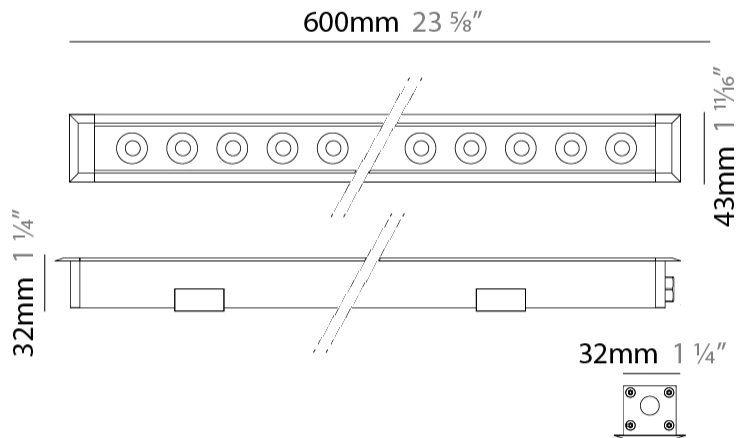

GENERAL

Series: Mini Corniche
Brand: Platek
Division: Exterior
Mounting Type: Recessed
Mounting Location: In-Ground
Subcategory: Walk Over

PHYSICAL

Shape: Rectangle
Length (mm): 620
Length (in): 24 ⁷/₁₆
Width (mm): 43
Width (in): 1 ¹¹/₁₆
Depth (mm): 32
Depth (in): 1 ¹/₄
Light Distribution: Uplight
Diffuser: Tempered Glass - 5mm / 3/16" thick
Gasket: Gore-Tex valve to prevent condensation
Fixture Finish: BLK / WHI / GRY / COR / ANT / BRZ
Fixture Material: Extruded Aluminum

ELECTRICAL

Lamp Type: LED
Input Wattage (W): 21 / 11.5 (Dif) / 12.5 (Asy)
Total Output Wattage (W): 18.5 / 10.5 (Dif) / 11 (Asy)
Driver Included: No
Driver Location: Remote
Driver Type: Constant Voltage - 120 / 277Vac
Driver Class: Class 2
Input Voltage (V): 120 - 277
Output Voltage (V): 24
Upon Request: (Not included - see components [IP65 or higher enclosure to be supplied by others]) 0-10Vdc dimming / Phase dimming / Non-dimming 120/277Vac

LED

Number of LEDs: 18
Color Temperature (°K): 3000 / 4000
Max. Delivered Lumen (lm): 340 - 1500 / 350 - 1560
CRI: >80 CRI
Lamp Life (hrs): 60000

OPTICAL

Optic°: 13 / 26 / 40 / ELL / DIF / ASY
Beam Angle: Diffuser - 82

RATINGS AND CERTIFICATIONS

Certified By: Certified for North American Standards
IP rating: IP67
IK Rating: IK07
Bug Rating: B0 U5 G0
Upon Request: Higher Maximum Ambient Temperature