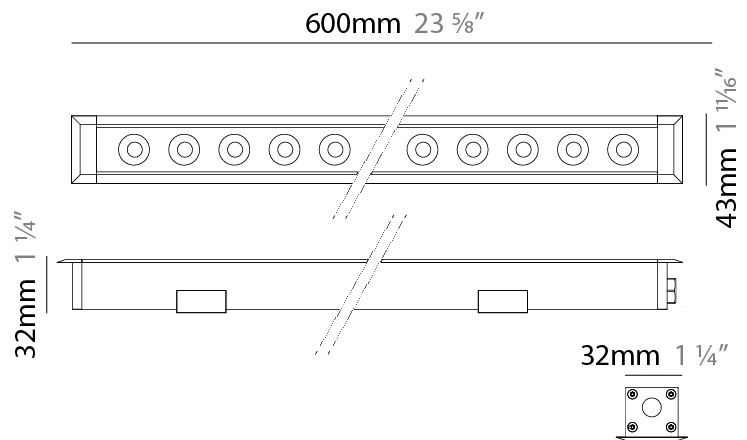

PROJECT
TYPE
SPECIFIER
QUANTITY
DATE

MINI CORNICHE RECESSED

E9I638- -
base number   Finish Options   Lens Options

1. To build a product code in our configurator select the specify button on the base model # product page
2. To build a manual product code on this datasheet choose from the options listed below in blue font and add the suffix to the base model #

GENERAL

Series: Mini Corniche
Brand: Platek
Division: Exterior
Mounting Type: Recessed
Mounting Location: In-Ground
Subcategory: Walk Over

PHYSICAL

Shape: Rectangle
Length (mm): 620
Length (in): 24 7/16
Width (mm): 43
Width (in): 1 11/16
Depth (mm): 32
Depth (in): 1 1/4
Light Distribution: Uplight
Diffuser: Tempered Glass - 5mm / 3/16" thick
Gasket: Gore-Tex valve to prevent condensation
Fixture Finish: [BLK](#) / [WHI](#) / [GRY](#) / [COR](#) / [ANT](#) / [BRZ](#)
Fixture Material: Extruded Aluminum

ELECTRICAL

Lamp Type: LED
Total Output Wattage (W): 23
Dimming: Bluetooth technology or DMX
Control Gear: DMX
Driver Included: No
Driver Location: Remote
Driver Type: Constant Current - Universal
Driver Class: Class 2
Input Voltage (V): 120 - 277
Constant Current (MA): 500

LED

Number of LEDs: 16
Color Temperature (°K): RGBW
CRI: >80 CRI
Lamp Life (hrs): 60000
Special LEDs offerings: RGBW

OPTICAL

Optic°: [28](#) / [47](#) / [ELL](#)

RATINGS AND CERTIFICATIONS

Certified By: Certified for North American Standards
IP rating: IP67
IK Rating: IK07
Bug Rating: B1 U0 G0
Upon Request: Higher Maximum Ambient Temperature