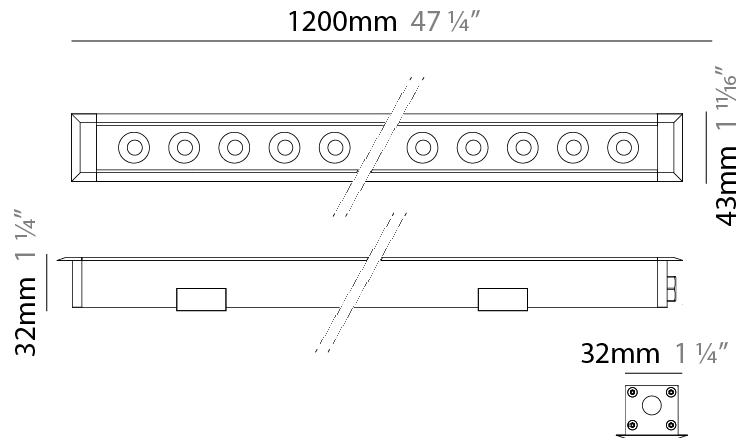

GENERAL

Series: Mini Corniche
Brand: Platek
Division: Exterior
Mounting Type: Recessed
Mounting Location: In-Ground
Subcategory: Walk Over

PHYSICAL

Shape: Rectangle
Length (mm): 1220
Length (in): 48 1/32
Width (mm): 43
Width (in): 1 5/8
Height (mm): 32
Height (in): 1 1/2
Light Distribution: Uplight
Screws: A4 stainless steel
Diffuser: Clear tempered glass
Gasket: Gore-Tex valve to prevent condensation
Fixture Finish: [BLK / WHI / GRY / COR / ANT / BRZ](#)
Fixture Material: Extruded Aluminum

ELECTRICAL

Lamp Type: LED
Input Wattage (W): 24 (Dif) / 26 (Asy) / 46
Total Output Wattage (W): 21 (Dif) / 22 (Asy) / 40
Driver Included: No
Driver Location: Remote
Driver Type: Constant voltage - 120 / 277Vac
Driver Class: Class 2
Input Voltage (V): 120 - 277
Output Voltage (V): 24
Upon Request: (Not included - see components [IP65 or higher enclosure to be supplied by others]) 0-10Vdc dimming / Phase dimming / Non-dimming 120/277Vac

LED

Number of LEDs: 36
Color Temperature (°K): [3000 / 4000](#)
Max. Delivered Lumen (lm): 3000 / 3120
Nominal Lumen (lm): 5040 / 5220
CRI: >80 CRI
Lamp Life (hrs): 60000

OPTICAL

Optic°: [13 / 26 / 40 / ASY / DIF / ELL](#) ; [RGBW 26 / 40 / ELL](#)

RATINGS AND CERTIFICATIONS

Certified By: Certified for North American Standards
IP rating: IP67
IK Rating: IK07
Bug Rating: B0 U5 G0
Upon Request: Higher Maximum Ambient Temperature