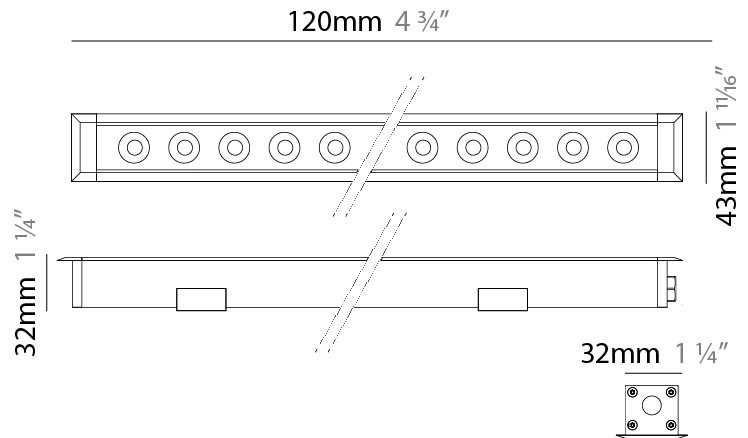

RATINGS AND CERTIFICATIONS

Certified By: Certified for North American Standards
IP rating: IP67
IK Rating: IK07
Bug Rating: B1 U0 G0
Upon Request: Higher Maximum Ambient Temperature